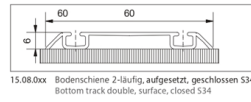

OVERVIEW OF BOTTOM TRACK – 34 SERIES