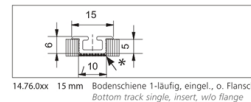

OVERVIEW OF BOTTOM TRACK – 34 SERIES