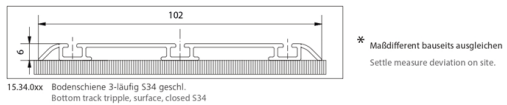

OVERVIEW OF BOTTOM TRACK – 34 SERIES