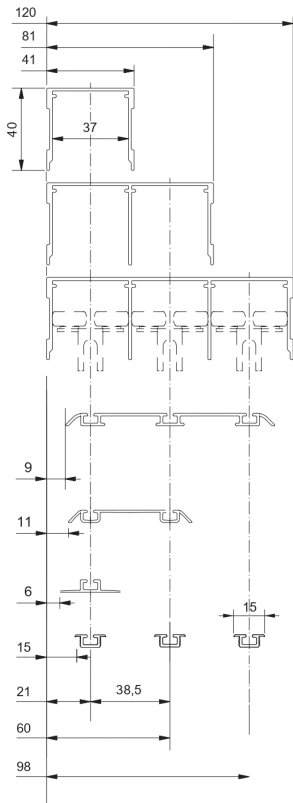

raumplus SPECIFICATION SHEET - Sliding Door - S150_T_SDB, 34-Series

JOB NO:
PROJECT:
LOCATION:

DATE:
VERSION:
CODE:

MODEL NO.:	S150_T_SDB	SUPPLIER:	iLiving Co Ltd
BRAND:	raumplus GMBH	CONTACT:	Mr Michael Fung
DESCRIPTION:	S150_T_SDB square stile	PHONE:	(852) 2832-7878
FINISH:	anodised aluminum / light bronze / black matt powder coat	EMAIL_1:	michaelfung@iLiving.hk
COLOUR:	alu silver / bronze / black matt	EMAIL_2:	project.iLiving@gmail.com
ORIGIN:	Made in EU	ADDRESS:	Room 903, 9/F, C C Wu BLDG, 302-308 Hennessy Road, Wan Chai. HK

SIZE/THICKNESS: min./max. door width = 500mm-1200mm; door height = 700mm-2700mm; 34mm thickness
IMAGE/SAMPLE:

Supply sliding door with alu silver / light bronze / black matt aluminum frames (stiles);
 Panel (lamine, MFC, MDF) to be provided by others, maximum 10mm thickness,
 Panel (glass) to be provided by others, maximum 8mm thickness (equip with relevant gasket),
 and all necessary raumplus parts and other accessories as per Specification.

	Descriptions	Material Specifications	Country of Origin	
1	Brand	raumplus	Germany	raumplus
2	Model	S150 Stile	made in EU	
3	Top and Bottom track(s)	Anodised aluminum; light bronze; black matt powder coat	made in EU	 
4	Top rail and bottom rail	Anodised aluminum; light bronze; black matt powder coat	made in EU	 
5	S150 stile	Anodised aluminum; light bronze; black matt powder coat; front face = 13mm side width = 34mm	made in EU	  
6	Panel	To be provided by Others	-	-
7	Bottom Roller	Steel and nylon	made in EU	
8	Necessary raumplus component parts	Soft Closing Device (SDB); SDB positioning; Top Roller; Glass gasket	made in EU	  
9	Optional raumplus component parts	Dividing rail; Handle square 40115	Made in EU	 

POSITION OF BOTTOM TRACK – 34 SERIES

OVERVIEW OF BOTTOM TRACK – 34 SERIES

SLIDING DOORS OVERLAPPING

STILE – S150 SERIES

EXPLODED DRAWING – RAUMPLUS S150 SERIES