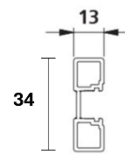

SIZE/THICKNESS: min./max. door width = 500mm-1200mm; door height = 700mm-2700mm; 34mm thickness
IMAGE/SAMPLE:

Supply sliding door with alu silver / light bronze / black matt aluminum frames (stiles);
 Panel (lamine, MFC, MDF) to be provided by others, maximum 10mm thickness,
 Panel (glass) to be provided by others, maximum 8mm thickness (equip with relevant gasket),
 and all necessary raumplus parts and other accessories as per Specification.

	Descriptions	Material Specifications	Country of Origin	
1	Brand	raumplus	Germany	raumplus
2	Model	S150 Stile	made in EU	
3	Top and Bottom track(s)	Anodised aluminum; light bronze; black matt powder coat	made in EU	 
4	Top rail and bottom rail	Anodised aluminum; light bronze; black matt powder coat	made in EU	 
5	S150 stile	Anodised aluminum; light bronze; black matt powder coat; front face = 13mm side width = 34mm	made in EU	  
6	Panel	To be provided by Others	-	-
7	Bottom Roller	Steel and nylon	made in EU	
8	Necessary raumplus component parts	Soft Closing Device (SDB); SDB positioning; Top Roller; Glass gasket	made in EU	  
9	Optional raumplus component parts	Dividing rail; Handle square 40115	Made in EU	 

POSITION OF BOTTOM TRACK – 34 SERIES

OVERVIEW OF BOTTOM TRACK – 34 SERIES

SLIDING DOORS OVERLAPPING

STILE – S150 SERIES

EXPLODED DRAWING – RAUMPLUS S150 SERIES