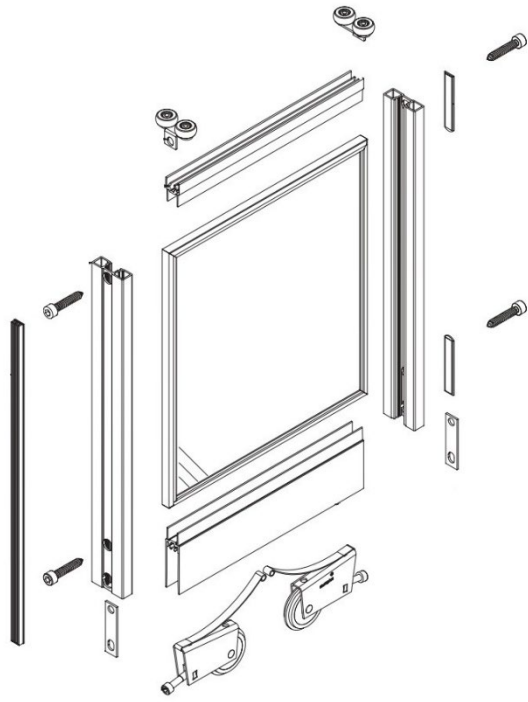

SIZE/THICKNESS: min./max. door width = 500mm-1200mm; door height = 700mm-2700mm; 34mm thickness
IMAGE/SAMPLE:

Supply sliding door with alu silver / light bronze / black matt aluminum frames (stiles);
 Panel (lamine, MFC, MDF) to be provided by others, maximum 10mm thickness,
 Panel (glass) to be provided by others, maximum 8mm thickness (equip with relevant gasket),
 and all necessary raumplus parts and other accessories as per Specification.

	Descriptions	Material Specifications	Country of Origin	
1	Brand	raumplus	Germany	raumplus
2	Model	S150 Stile	made in EU	
3	Top and Bottom track(s)	Anodised aluminum; light bronze; black matt powder coat	made in EU	 
4	Top rail and bottom rail	Anodised aluminum; light bronze; black matt powder coat	made in EU	 
5	S150 stile	Anodised aluminum; light bronze; black matt powder coat; front face = 13mm side width = 34mm	made in EU	  
6	Panel	To be provided by Others	-	-
7	Bottom Roller	Steel and nylon	made in EU	
8	Necessary raumplus component parts	Soft Closing Device (SDB); SDB positioning; Top Roller; Glass gasket	made in EU	  
9	Optional raumplus component parts	Dividing rail; Handle square 40115	Made in EU	 

POSITION OF BOTTOM TRACK – 34 SERIES

OVERVIEW OF BOTTOM TRACK – 34 SERIES

SLIDING DOORS OVERLAPPING

STILE – S150 SERIES

EXPLODED DRAWING – RAUMPLUS S150 SERIES