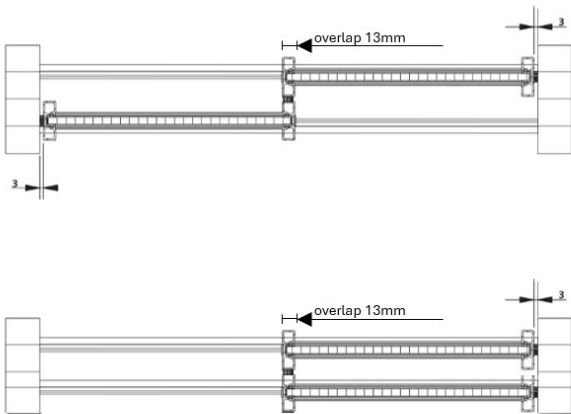

SIZE/THICKNESS: min./max. door width = 500mm-1200mm; door height = 700mm-2700mm; 34mm thickness
IMAGE/SAMPLE:

Supply sliding door with alu silver / light bronze / black matt aluminum frames (stiles);
 Panel (lamine, MFC, MDF) to be provided by others, maximum 10mm thickness,
 Panel (glass) to be provided by others, maximum 8mm thickness (equip with relevant gasket),
 and all necessary raumplus parts and other accessories as per Specification.

	Descriptions	Material Specifications	Country of Origin	
1	Brand	raumplus	Germany	raumplus
2	Model	S150 Stile	made in EU	
3	Top and Bottom track(s)	Anodised aluminum; light bronze; black matt powder coat	made in EU	 
4	Top rail and bottom rail	Anodised aluminum; light bronze; black matt powder coat	made in EU	 
5	S150 stile	Anodised aluminum; light bronze; black matt powder coat; front face = 13mm side width = 34mm	made in EU	  
6	Panel	To be provided by Others	-	-
7	Bottom Roller	Steel and nylon	made in EU	
8	Necessary raumplus component parts	Soft Closing Device (SDB); SDB positioning; Top Roller; Glass gasket	made in EU	  
9	Optional raumplus component parts	Dividing rail; Handle square 40115	Made in EU	 

POSITION OF BOTTOM TRACK – 34 SERIES

OVERVIEW OF BOTTOM TRACK – 34 SERIES

SLIDING DOORS OVERLAPPING

STILE – S150 SERIES

EXPLODED DRAWING – RAUMPLUS S150 SERIES