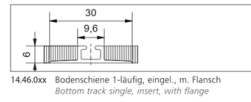

OVERVIEW OF BOTTOM TRACK – 34 SERIES