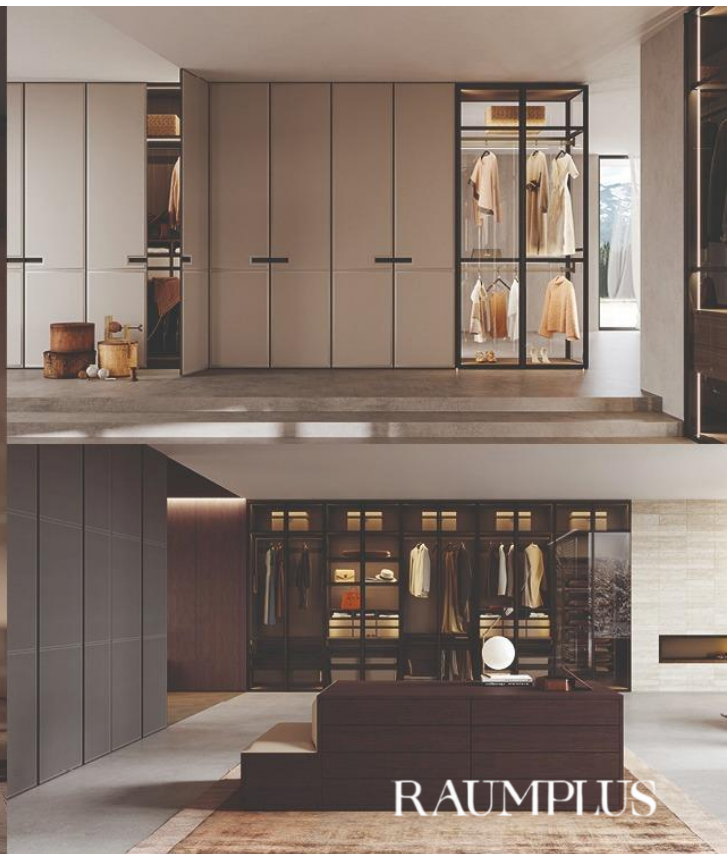

Its wardrobe systems, meanwhile, are a testament to its dedication to maximising storage without compromising on style. They feature adjustable shelving and an array of unique accessories that enable easy creation of custom walk-in closets and built-in wardrobes, designed to make the most of every inch.

Embracing the minimalist Bauhaus approach, German design director Kathrin Strauß imbues every product with understated elegance. The door panels, as well as other accessories, come with a leather finish option that lends a touch of sophistication to any space.

To maintain visual consistency, furniture pieces across the raumplus range can be mixed and matched according to users' preferences, offering them bespoke solutions that combine form and function with a timeless appeal. raumplus furniture is available at iLiving.

著名德國家具品牌raumplus為用家帶來全面的家居解決方案，產品涵蓋門、衣櫃、廚房，以至其他家具，其產品採用的五金、配件和面板均來自歐洲，是業界的優質保證。

raumplus擁有超過35年造門及造櫃的經驗，以門類及衣櫃產品銷量最高。其趟門及室內掩門皆配備頂級五金，使用時輕便順滑，可適應不同的空間條件，如轉角空間、斜角屋頂等。衣櫃系統配備可調節層架和各類特色配件，不論是衣帽間或內置式衣櫃也能輕易打造，妥善運用每一吋收納空間。

德國設計總監Kathrin Strauß奉行包豪斯簡約設計風格，所有產品均呈優雅的時尚美學。門板及各式配件亦配有皮革飾面選擇，為空間注入沉穩格調。品牌旗下不同類別的家具均可互相自由組合，以確保設計一致性，加強家居整體美觀和功能性。raumplus家具於生活意有限公司有售。

Hong Kong & Macau Dealer: iLiving Company Limited

Room 903, CC Wu Building, 302-308 Hennessy Road, Wanchai, Hong Kong

(852) 2832 7878

info@iLiving.hk

www.iLiving.hk

ilivinghk

iliving_co_ltd

iLiving Company Limited