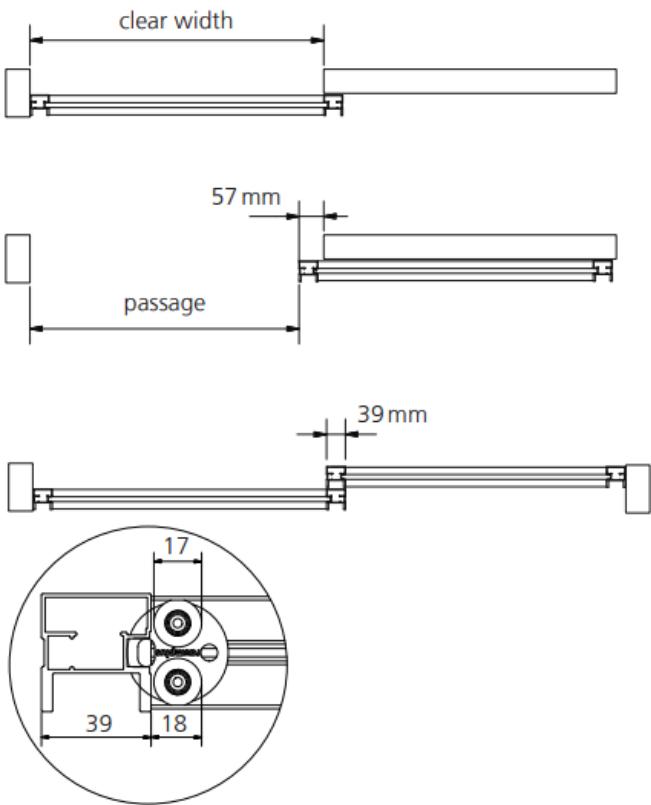

PROVISIONAL CEILING MOUNTING – 42 SERIES_AIR_SDB

SLIDING DOOR OVERLAPPING