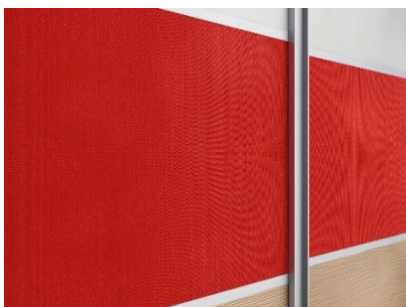

raumplus SPECIFICATION SHEET - Sliding Door – S3000_AIR_SDB, 42-Series

JOB NO:
PROJECT:
LOCATION:

DATE:
VERSION:
CODE:

MODEL NO.:	S3000_AIR_SDB [SYM / ASYM]	SUPPLIER:	iLiving Co Ltd
BRAND:	raumplus GMBH	CONTACT:	Mr Michael Fung
DESCRIPTION:	S3000_AIR_SDB	PHONE:	(852) 2832-7878
FINISH:	anodised aluminum / light bronze / black matt powder coat	EMAIL_1:	michaelfung@iLiving.hk
COLOUR:	alu silver / bronze / black matt	EMAIL_2:	project.iLiving@gmail.com
ORIGIN:	Made in EU	ADDRESS:	Room 903, 9/F, C C Wu BLDG, 302-308 Hennessy Road, Wan Chai. HK

SIZE/THICKNESS: min./max. door width = 500mm-1200mm; door height = 700mm-3000mm; 42mm thickness
IMAGE/SAMPLE:

Supply sliding door with alu silver / light bronze / black matt aluminum frames (stiles);
 Panel (laminated, MFC, MDF) to be provided by others, maximum 10mm thickness,
 Panel (glass) to be provided by others, maximum 8mm thickness (equip with relevant gasket),
 and all necessary raumplus parts and other accessories as per Specification.

	Descriptions	Material Specifications	Country of Origin	
1	Brand	raumplus	Germany	raumplus
2	Model	S3000 AIR Stile; symmetrical [SYM]; asymmetrical [ASYM]	Made in EU	
3	Top track AIR SDB	Anodised aluminum	Made in EU	
4	Top and bottom rails	Anodised aluminum; light bronze; black matt powder coat	Made in EU	
5	S3000 AIR Stile	Anodised aluminum; light bronze; black matt powder coat; front face = 39mm side width = 42mm	Made in EU	
6	Panel	To be provided by Others	-	-
7	SDB	Soft Closing Device	Made in EU	
8	Necessary raumplus component parts	Top Roller AIR; Pick-up element; Ground Plate With Roller 38mm	Made in EU	
9	Optional raumplus component parts	Dividing rail [vertical / horizontal]; Handle Square 40115; Turning Bolt Lock	Made in EU	