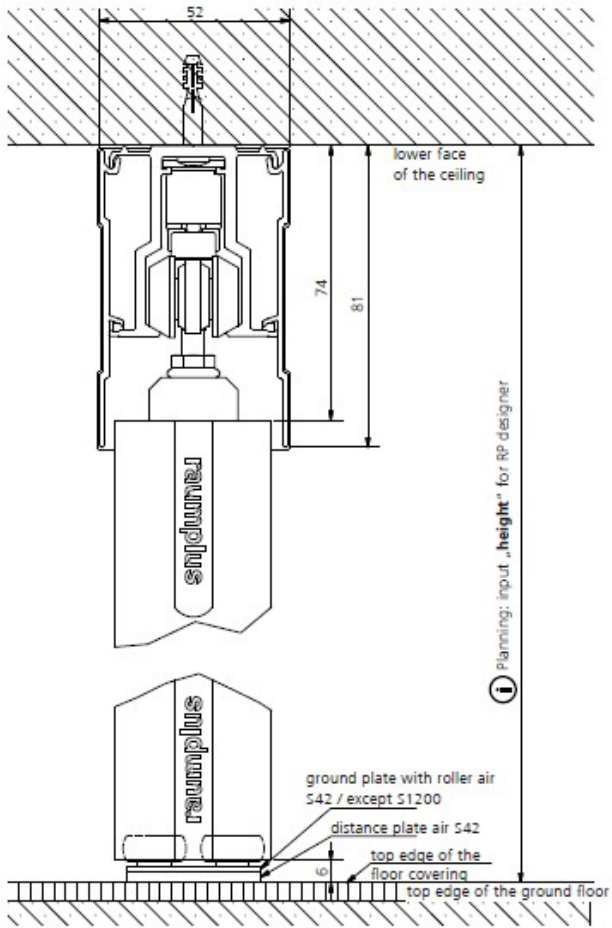

raumplus SPECIFICATION SHEET - Sliding Door – S3000_AIR_SDB, 42-Series

JOB NO:
PROJECT:
LOCATION:

DATE:
VERSION:
CODE:

MODEL NO.:	S3000_AIR_SDB [SYM / ASYM]	SUPPLIER:	iLiving Co Ltd
BRAND:	raumplus GMBH	CONTACT:	Mr Michael Fung
DESCRIPTION:	S3000_AIR_SDB	PHONE:	(852) 2832-7878
FINISH:	anodised aluminum / light bronze / black matt powder coat	EMAIL_1:	michaelfung@iLiving.hk
COLOUR:	alu silver / bronze / black matt	EMAIL_2:	project.iLiving@gmail.com
ORIGIN:	Made in EU	ADDRESS:	Room 903, 9/F, C C Wu BLDG, 302-308 Hennessy Road, Wan Chai. HK

SIZE/THICKNESS: min./max. door width = 500mm-1200mm; door height = 700mm-3000mm; 42mm thickness
IMAGE/SAMPLE:

Supply sliding door with alu silver / light bronze / black matt aluminum frames (stiles);
 Panel (laminated, MFC, MDF) to be provided by others, maximum 10mm thickness,
 Panel (glass) to be provided by others, maximum 8mm thickness (equip with relevant gasket),
 and all necessary raumplus parts and other accessories as per Specification.

	Descriptions	Material Specifications	Country of Origin	
1	Brand	raumplus	Germany	raumplus
2	Model	S3000 AIR Stile; symmetrical [SYM]; asymmetrical [ASYM]	Made in EU	
3	Top track AIR SDB	Anodised aluminum	Made in EU	
4	Top and bottom rails	Anodised aluminum; light bronze; black matt powder coat	Made in EU	
5	S3000 AIR Stile	Anodised aluminum; light bronze; black matt powder coat; front face = 39mm side width = 42mm	Made in EU	
6	Panel	To be provided by Others	-	-
7	SDB	Soft Closing Device	Made in EU	
8	Necessary raumplus component parts	Top Roller AIR; Pick-up element; Ground Plate With Roller 38mm	Made in EU	
9	Optional raumplus component parts	Dividing rail [vertical / horizontal]; Handle Square 40115; Turning Bolt Lock	Made in EU	