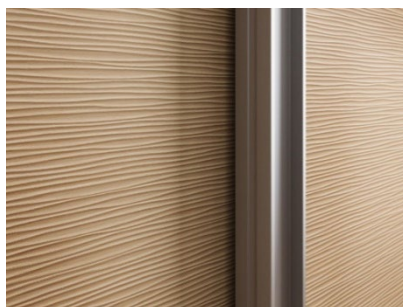

raumplus SPECIFICATION SHEET - Sliding Door – S3000_AIR_SDB, 42-Series

JOB NO:
PROJECT:
LOCATION:

DATE:
VERSION:
CODE:

MODEL NO.:	S3000_AIR_SDB [SYM / ASYM]	SUPPLIER:	iLiving Co Ltd
BRAND:	raumplus GMBH	CONTACT:	Mr Michael Fung
DESCRIPTION:	S3000_AIR_SDB	PHONE:	(852) 2832-7878
FINISH:	anodised aluminum / light bronze / black matt powder coat	EMAIL_1:	michaelfung@iLiving.hk
COLOUR:	alu silver / bronze / black matt	EMAIL_2:	project.iLiving@gmail.com
ORIGIN:	Made in EU	ADDRESS:	Room 903, 9/F, C C Wu BLDG, 302-308 Hennessy Road, Wan Chai. HK

SIZE/THICKNESS: min./max. door width = 500mm-1200mm; door height = 700mm-3000mm; 42mm thickness
IMAGE/SAMPLE:

Supply sliding door with alu silver / light bronze / black matt aluminum frames (stiles);
 Panel (laminated, MFC, MDF) to be provided by others, maximum 10mm thickness,
 Panel (glass) to be provided by others, maximum 8mm thickness (equip with relevant gasket),
 and all necessary raumplus parts and other accessories as per Specification.

	Descriptions	Material Specifications	Country of Origin	
1	Brand	raumplus	Germany	raumplus
2	Model	S3000 AIR Stile; symmetrical [SYM]; asymmetrical [ASYM]	Made in EU	
3	Top track AIR SDB	Anodised aluminum	Made in EU	
4	Top and bottom rails	Anodised aluminum; light bronze; black matt powder coat	Made in EU	
5	S3000 AIR Stile	Anodised aluminum; light bronze; black matt powder coat; front face = 39mm side width = 42mm	Made in EU	
6	Panel	To be provided by Others	-	-
7	SDB	Soft Closing Device	Made in EU	
8	Necessary raumplus component parts	Top Roller AIR; Pick-up element; Ground Plate With Roller 38mm	Made in EU	
9	Optional raumplus component parts	Dividing rail [vertical / horizontal]; Handle Square 40115; Turning Bolt Lock	Made in EU	