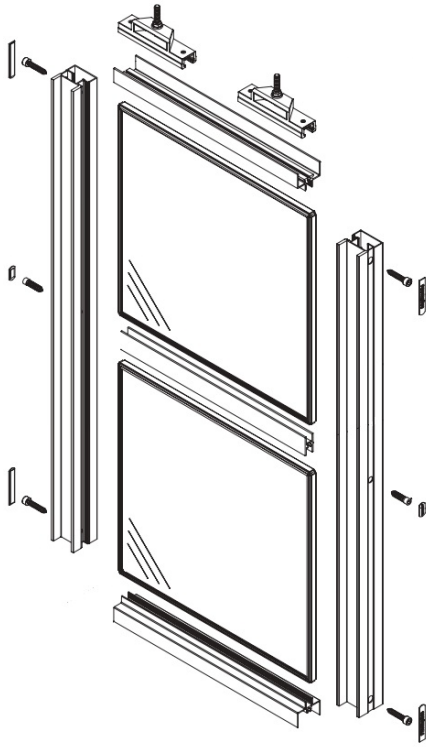

SIZE/THICKNESS: min./max. door width = 500mm-1200mm; door height = 700mm-3000mm; 42mm thickness
IMAGE/SAMPLE:

Supply sliding door with alu silver / light bronze / black matt aluminum frames (stiles);
 Panel (laminated, MFC, MDF) to be provided by others, maximum 10mm thickness,
 Panel (glass) to be provided by others, maximum 8mm thickness (equip with relevant gasket),
 and all necessary raumplus parts and other accessories as per Specification.

	Descriptions	Material Specifications	Country of Origin	
1	Brand	raumplus	Germany	raumplus
2	Model	S3000 AIR Stile; symmetrical [SYM]; asymmetrical [ASYM]	Made in EU	
3	Top track AIR SDB	Anodised aluminum	Made in EU	
4	Top and bottom rails	Anodised aluminum; light bronze; black matt powder coat	Made in EU	
5	S3000 AIR Stile	Anodised aluminum; light bronze; black matt powder coat; front face = 39mm side width = 42mm	Made in EU	
6	Panel	To be provided by Others	-	-
7	SDB	Soft Closing Device	Made in EU	
8	Necessary raumplus component parts	Top Roller AIR; Pick-up element; Ground Plate With Roller 38mm	Made in EU	
9	Optional raumplus component parts	Dividing rail [vertical / horizontal]; Handle Square 40115; Turning Bolt Lock	Made in EU	

Stile height = clear height - 80 mm

PROVISIONAL CEILING MOUNTING – 42 SERIES_AIR_SDB

SLIDING DOOR OVERLAPPING

STILE – S3000 SERIES

EXPLODED DRAWING – RAUMPLUS S3000 AIR SERIES