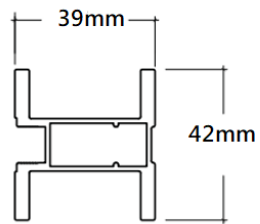

SIZE/THICKNESS: min./max. door width = 500mm-1200mm; door height = 700mm-3000mm; 42mm thickness
IMAGE/SAMPLE:

Supply sliding door with alu silver / light bronze / black matt aluminum frames (stiles);
 Panel (laminated, MFC, MDF) to be provided by others, maximum 10mm thickness,
 Panel (glass) to be provided by others, maximum 8mm thickness (equip with relevant gasket),
 and all necessary raumplus parts and other accessories as per Specification.

	Descriptions	Material Specifications	Country of Origin	
1	Brand	raumplus	Germany	raumplus
2	Model	S3000 AIR Stile; symmetrical [SYM]; asymmetrical [ASYM]	Made in EU	
3	Top track AIR SDB	Anodised aluminum	Made in EU	
4	Top and bottom rails	Anodised aluminum; light bronze; black matt powder coat	Made in EU	
5	S3000 AIR Stile	Anodised aluminum; light bronze; black matt powder coat; front face = 39mm side width = 42mm	Made in EU	
6	Panel	To be provided by Others	-	-
7	SDB	Soft Closing Device	Made in EU	
8	Necessary raumplus component parts	Top Roller AIR; Pick-up element; Ground Plate With Roller 38mm	Made in EU	
9	Optional raumplus component parts	Dividing rail [vertical / horizontal]; Handle Square 40115; Turning Bolt Lock	Made in EU	

Stile height = clear height - 80 mm

PROVISIONAL CEILING MOUNTING – 42 SERIES_AIR_SDB

SLIDING DOOR OVERLAPPING

STILE – S3000 SERIES

EXPLODED DRAWING – RAUMPLUS S3000 AIR SERIES